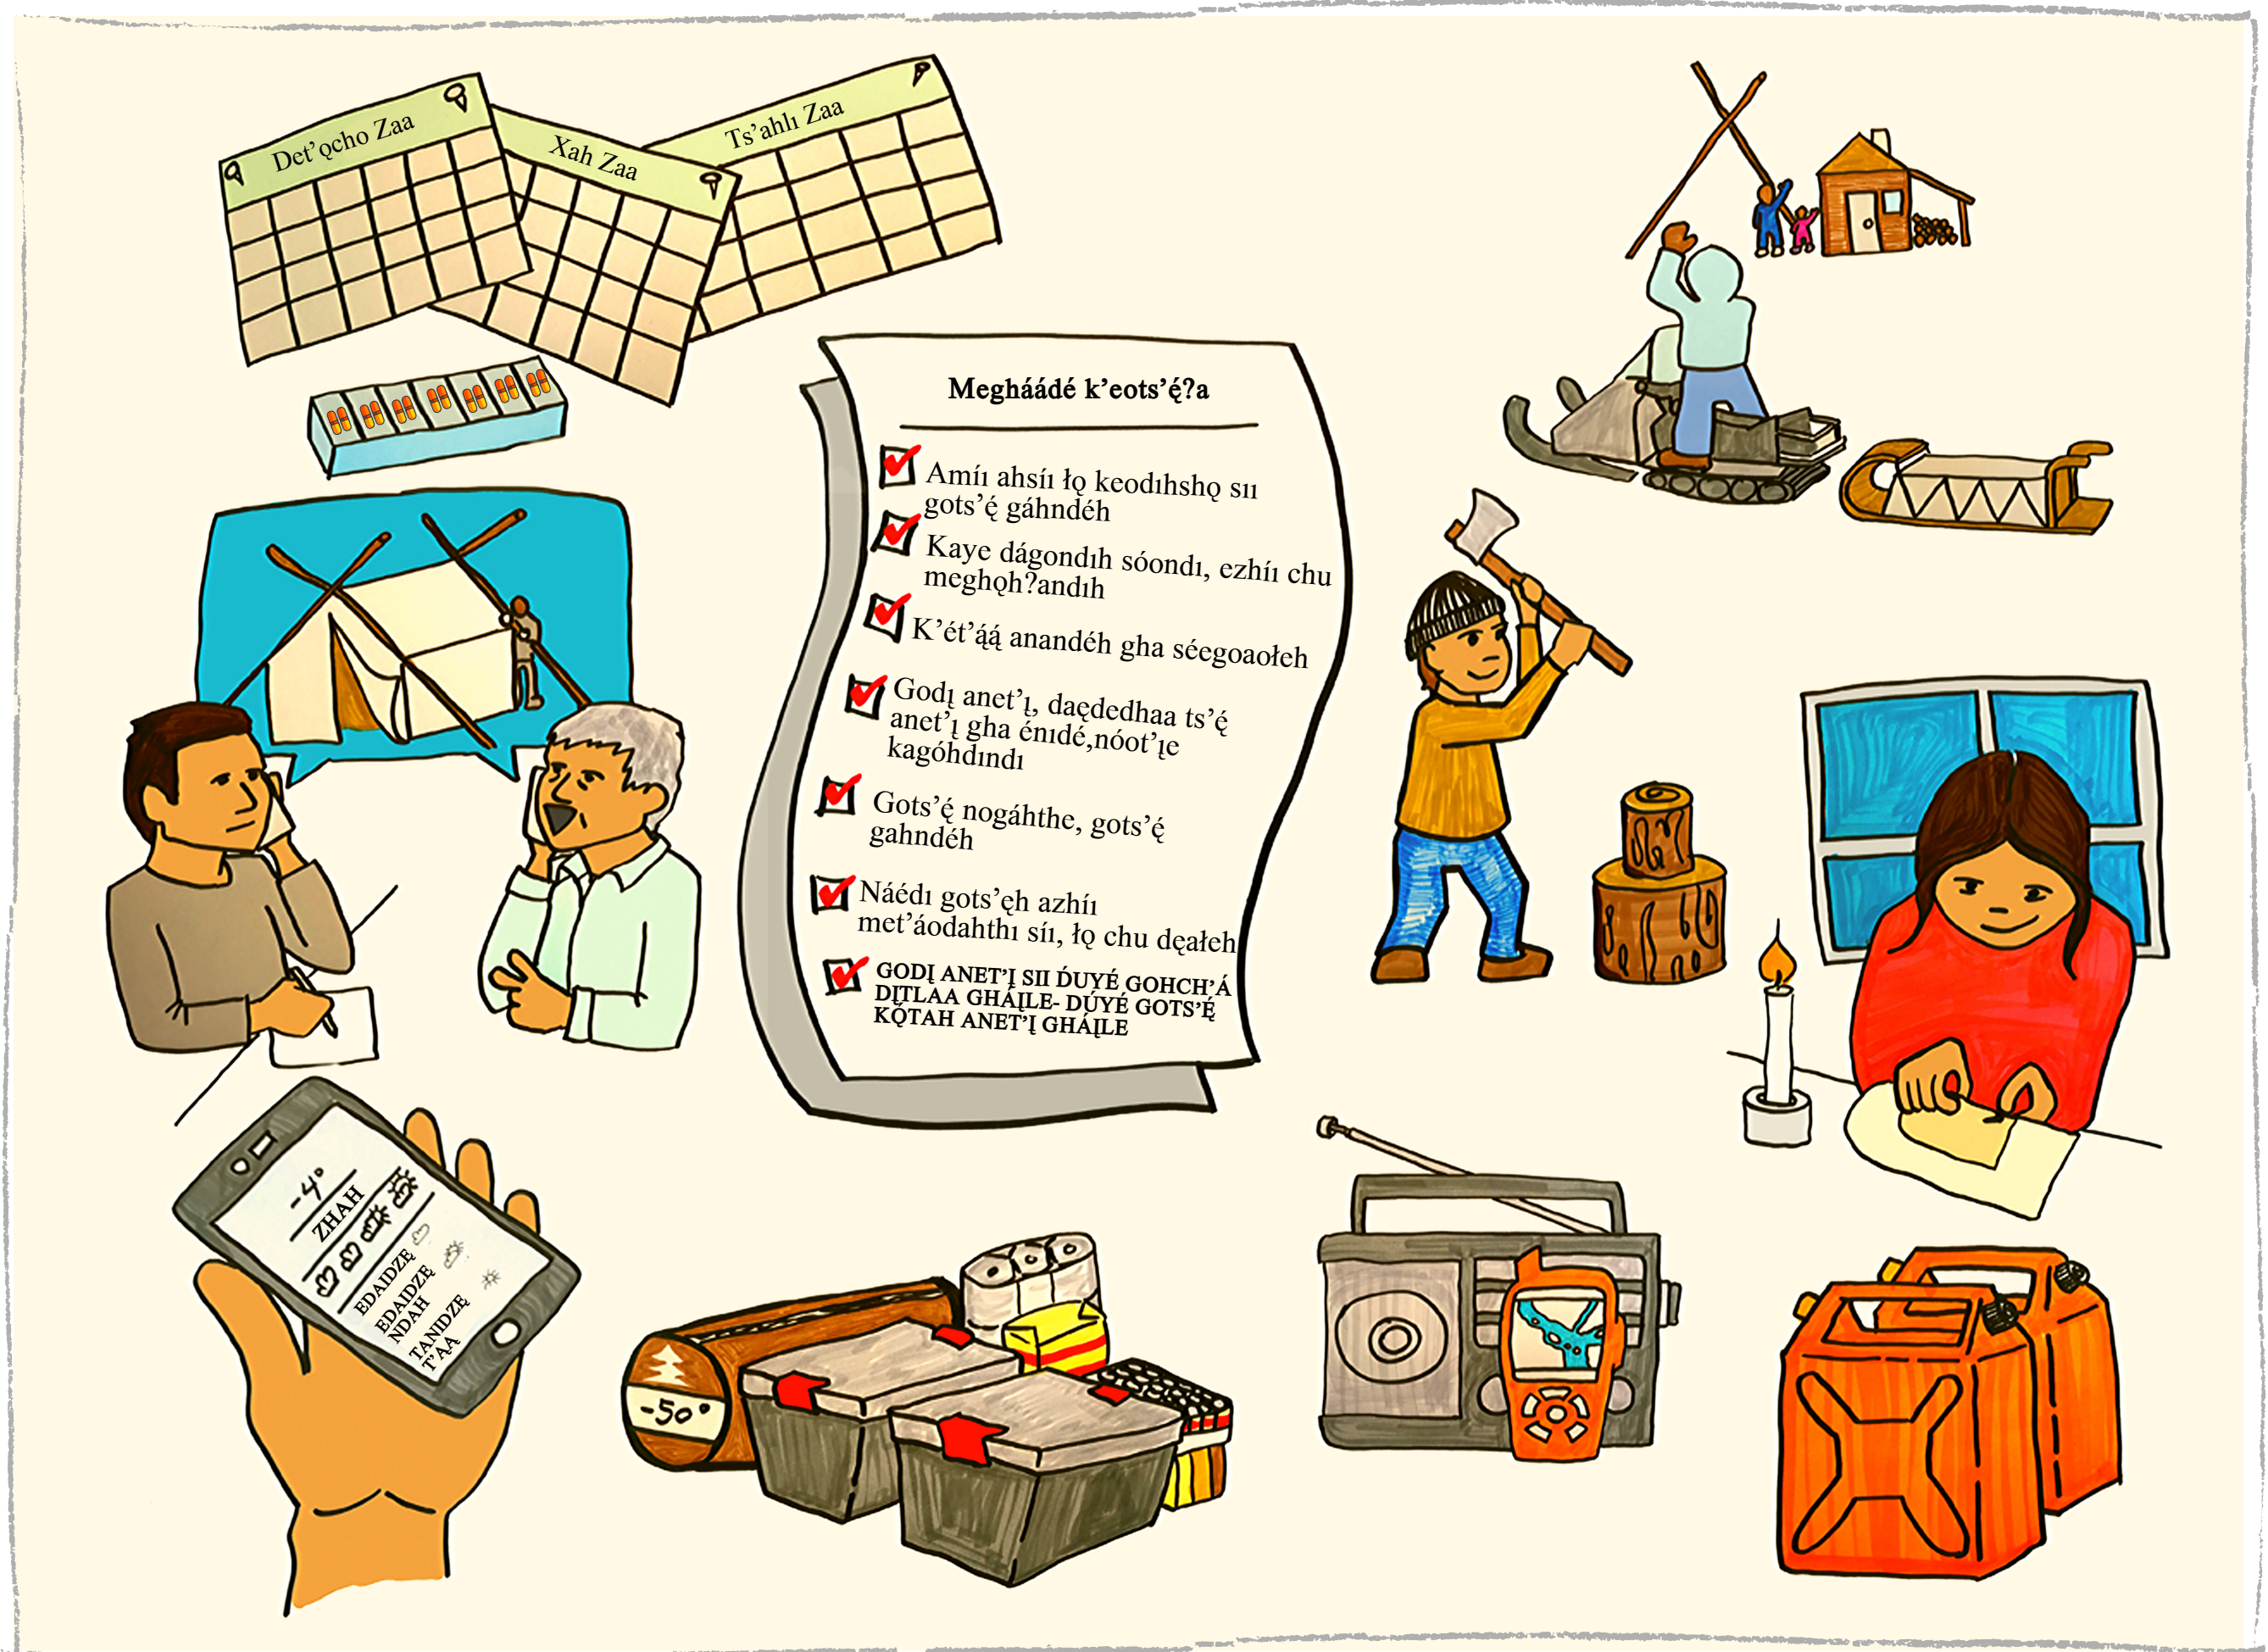

Ndéh k'eh edeghoh?andih

Artist: Melaw Nakeh'ó

HSS.GOV.NT.CA
CANADA.CA/CORONAVIRUS